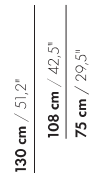

175-D-B-AL-TR/AR-TL

200-D-B-AL-TR/AR-TL

230-D-B-AL-TR/AR-TL

260-D-B-AL-TR/AR-TL

5HR-230-ZA
5HL-230-ZA

5HR-230-AL
5HL-230-AR

5HR-230-B-AL
5HL-230-B-AR

	P-108x72	 P-108x78	44 cm / 17,3"	72 cm / 28,3"	 108 cm / 42,5"	
	P-108x108	 P-108x108	44 cm / 17,3"	108 cm / 42,5"	 108 cm / 42,5"	
	T-106x68	 T-106x68	36 cm / 14,3"	68 cm / 26,8"	 106 cm / 41,7"	
	T-106x68	 T-106x68	36 cm / 14,3"	68 cm / 26,8"	 106 cm / 41,7"	Electrification USB-charger IQ-charger lighting
	S-T-106x93	 S-T-106x93	36 cm / 14,3"	106 cm / 41,7"	 93 cm / 36,6"	
	S-T-106x93	 S-T-106x93	36 cm / 14,3"	106 cm / 41,7"	 93 cm / 36,6"	Electrification USB-charger lighting
	T-106x106	 T-106x106	36 cm / 14,3"	106 cm / 41,7"	 106 cm / 41,7"	
	T-106x106	 T-106x106	36 cm / 14,3"	106 cm / 41,7"	 106 cm / 41,7"	Electrification USB-charger lighting

BACK TABLE

27 cm / 10,7"
22 cm / 8,7"

70 cm / 27,6"

80 cm / 31,5"
45 cm / 17,7"

60 cm / 23,6"
35 cm / 13,8"

60 cm / 23,6"
60 cm / 23,6"

AXEL-XL-H

81 cm / 31,9"
44 cm / 17,3"

AXEL-XL-S-H

68 cm / 26,8"
44 cm / 17,3"

S-175

193 cm / 76"

175 cm / 68,9"

S-175

S-200

218 cm / 85,8"