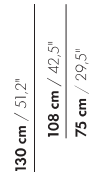

290 cm / 114,2"
202 cm / 79,5"

200-D-B-AL-PR/AR-PL

230-D-B-AL-PR/AR-PL

318 cm / 125,2"
230 cm / 90,6"

230-D-B-AL-PR/AR-PL

260-D-B-AL-PR/AR-PL

346 cm / 136,2"
258 cm / 101,6"

260-D-B-AL-PR/AR-PL

175-D-B-AL-TR/AR-TL

200-D-B-AL-TR/AR-TL

230-D-B-AL-TR/AR-TL

260-D-B-AL-TR/AR-TL

5HR-230-ZA
5HL-230-ZA

5HR-230-AL
5HL-230-AR

5HR-230-B-AL
5HL-230-B-AR

	P-108x72	 P-108x78	44 cm / 17,3"	72 cm / 28,3"	 108 cm / 42,5"	
	P-108x108	 P-108x108	44 cm / 17,3"	108 cm / 42,5"	 108 cm / 42,5"	
	T-106x68	 T-106x68	36 cm / 14,3"	68 cm / 26,8"	 106 cm / 41,7"	
	T-106x68	 T-106x68	36 cm / 14,3"	68 cm / 26,8"	 106 cm / 41,7"	Electrification USB-charger IQ-charger lighting
	S-T-106x93	 S-T-106x93	36 cm / 14,3"	106 cm / 41,7"	 93 cm / 36,6"	
	S-T-106x93	 S-T-106x93	36 cm / 14,3"	106 cm / 41,7"	 93 cm / 36,6"	Electrification USB-charger lighting
	T-106x106	 T-106x106	36 cm / 14,3"	106 cm / 41,7"	 106 cm / 41,7"	
	T-106x106	 T-106x106	36 cm / 14,3"	106 cm / 41,7"	 106 cm / 41,7"	Electrification USB-charger lighting

BACK TABLE

27 cm / 10,7"
22 cm / 8,7"

70 cm / 27,6"

80 cm / 31,5"
45 cm / 17,7"

60 cm / 23,6"
35 cm / 13,8"

60 cm / 23,6"
60 cm / 23,6"

AXEL-XL-H

81 cm / 31,9"
44 cm / 17,3"

AXEL-XL-S-H

68 cm / 26,8"
44 cm / 17,3"

S-175

193 cm / 76"

175 cm / 68,9"

S-175

S-200

218 cm / 85,8"