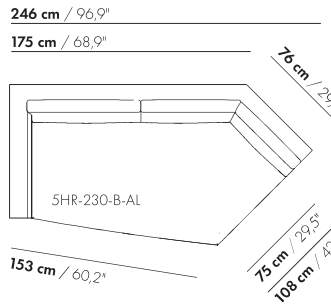

290 cm / 114,2"
202 cm / 79,5"

200-D-B-AL-PR/AR-PL

230-D-B-AL-PR/AR-PL

318 cm / 125,2"
230 cm / 90,6"

230-D-B-AL-PR/AR-PL

260-D-B-AL-PR/AR-PL

346 cm / 136,2"
258 cm / 101,6"

260-D-B-AL-PR/AR-PL

175-D-B-AL-TR/AR-TL

200-D-B-AL-TR/AR-TL

230-D-B-AL-TR/AR-TL

260-D-B-AL-TR/AR-TL

5HR-230-ZA
5HL-230-ZA

5HR-230-AL
5HL-230-AR

5HR-230-B-AL
5HL-230-B-AR

	P-108x72	 P-108x78	44 cm / 17,3"	72 cm / 28,3"	 108 cm / 42,5"	
	P-108x108	 P-108x108	44 cm / 17,3"	108 cm / 42,5"	 108 cm / 42,5"	
	T-106x68	 T-106x68	36 cm / 14,3"	68 cm / 26,8"	 106 cm / 41,7"	
	T-106x68	 T-106x68	36 cm / 14,3"	68 cm / 26,8"	 106 cm / 41,7"	Electrification USB-charger IQ-charger lighting
	S-T-106x93	 S-T-106x93	36 cm / 14,3"	106 cm / 41,7"	 93 cm / 36,6"	
	S-T-106x93	 S-T-106x93	36 cm / 14,3"	106 cm / 41,7"	 93 cm / 36,6"	Electrification USB-charger lighting
	T-106x106	 T-106x106	36 cm / 14,3"	106 cm / 41,7"	 106 cm / 41,7"	
	T-106x106	 T-106x106	36 cm / 14,3"	106 cm / 41,7"	 106 cm / 41,7"	Electrification USB-charger lighting

BACK TABLE

27 cm / 10,7"
22 cm / 8,7"

70 cm / 27,6"

80 cm / 31,5"
45 cm / 17,7"

60 cm / 23,6"
35 cm / 13,8"

60 cm / 23,6"
60 cm / 23,6"

AXEL-XL-H

81 cm / 31,9"
44 cm / 17,3"

AXEL-XL-S-H

68 cm / 26,8"
44 cm / 17,3"

S-175

193 cm / 76"

175 cm / 68,9"

S-175

S-200

218 cm / 85,8"