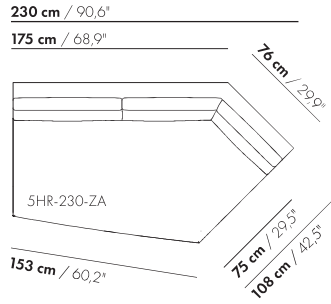

290 cm / 114,2"
202 cm / 79,5"

200-D-B-AL-PR/AR-PL

230-D-B-AL-PR/AR-PL

318 cm / 125,2"
230 cm / 90,6"

230-D-B-AL-PR/AR-PL

260-D-B-AL-PR/AR-PL

346 cm / 136,2"
258 cm / 101,6"

260-D-B-AL-PR/AR-PL

175-D-B-AL-TR/AR-TL

200-D-B-AL-TR/AR-TL

230-D-B-AL-TR/AR-TL

260-D-B-AL-TR/AR-TL

5HR-230-ZA
5HL-230-ZA

5HR-230-AL
5HL-230-AR

5HR-230-B-AL
5HL-230-B-AR

	P-108x72	 P-108x78	44 cm / 17,3"	72 cm / 28,3"	 108 cm / 42,5"	
	P-108x108	 P-108x108	44 cm / 17,3"	108 cm / 42,5"	 108 cm / 42,5"	
	T-106x68	 T-106x68	36 cm / 14,3"	68 cm / 26,8"	 106 cm / 41,7"	
	T-106x68	 T-106x68	36 cm / 14,3"	68 cm / 26,8"	 106 cm / 41,7"	Electrification USB-charger IQ-charger lighting
	S-T-106x93	 S-T-106x93	36 cm / 14,3"	106 cm / 41,7"	 93 cm / 36,6"	
	S-T-106x93	 S-T-106x93	36 cm / 14,3"	106 cm / 41,7"	 93 cm / 36,6"	Electrification USB-charger lighting
	T-106x106	 T-106x106	36 cm / 14,3"	106 cm / 41,7"	 106 cm / 41,7"	
	T-106x106	 T-106x106	36 cm / 14,3"	106 cm / 41,7"	 106 cm / 41,7"	Electrification USB-charger lighting

BACK TABLE

27 cm / 10,7"
22 cm / 8,7"

70 cm / 27,6"

80 cm / 31,5"
45 cm / 17,7"

60 cm / 23,6"
35 cm / 13,8"

60 cm / 23,6"
60 cm / 23,6"

AXEL-XL-H

81 cm / 31,9"
44 cm / 17,3"

AXEL-XL-S-H

68 cm / 26,8"
44 cm / 17,3"

S-175

193 cm / 76"

175 cm / 68,9"

S-175

S-200

218 cm / 85,8"