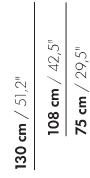

175-D-B-AL-TR/AR-TL

200-D-B-AL-TR/AR-TL

230-D-B-AL-TR/AR-TL

260-D-B-AL-TR/AR-TL

5HR-230-ZA
5HL-230-ZA

5HR-230-AL
5HL-230-AR

5HR-230-B-AL
5HL-230-B-AR

	P-108x72	 P-108x78	44 cm / 17,3"	72 cm / 28,3"	 108 cm / 42,5"	
	P-108x108	 P-108x108	44 cm / 17,3"	108 cm / 42,5"	 108 cm / 42,5"	
	T-106x68	 T-106x68	36 cm / 14,3"	68 cm / 26,8"	 106 cm / 41,7"	
	T-106x68	 T-106x68	36 cm / 14,3"	68 cm / 26,8"	 106 cm / 41,7"	Electrification USB-charger IQ-charger lighting
	S-T-106x93	 S-T-106x93	36 cm / 14,3"	106 cm / 41,7"	 93 cm / 36,6"	
	S-T-106x93	 S-T-106x93	36 cm / 14,3"	106 cm / 41,7"	 93 cm / 36,6"	Electrification USB-charger lighting
	T-106x106	 T-106x106	36 cm / 14,3"	106 cm / 41,7"	 106 cm / 41,7"	
	T-106x106	 T-106x106	36 cm / 14,3"	106 cm / 41,7"	 106 cm / 41,7"	Electrification USB-charger lighting

BACK TABLE

27 cm / 10,7"
22 cm / 8,7"

70 cm / 27,6"

80 cm / 31,5"
45 cm / 17,7"

60 cm / 23,6"
35 cm / 13,8"

60 cm / 23,6"
60 cm / 23,6"

AXEL-XL-H

81 cm / 31,9"
44 cm / 17,3"

AXEL-XL-S-H

68 cm / 26,8"
44 cm / 17,3"

S-175

193 cm / 76"

175 cm / 68,9"

S-175

S-200

218 cm / 85,8"