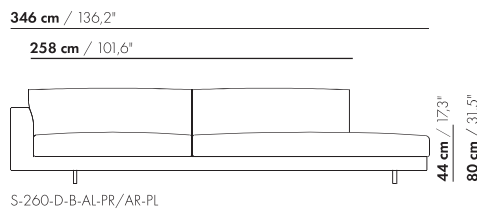

S-260-D-B-AL-PR/AR-PL

S-260-D-B-AL-PR/AR-PL