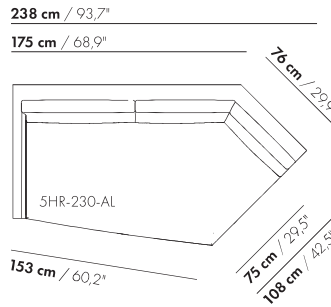

290 cm / 114,2"
202 cm / 79,5"

200-D-B-AL-PR/AR-PL

230-D-B-AL-PR/AR-PL

318 cm / 125,2"
230 cm / 90,6"

230-D-B-AL-PR/AR-PL

260-D-B-AL-PR/AR-PL

346 cm / 136,2"
258 cm / 101,6"

260-D-B-AL-PR/AR-PL

175-D-B-AL-TR/AR-TL

200-D-B-AL-TR/AR-TL

230-D-B-AL-TR/AR-TL

260-D-B-AL-TR/AR-TL

5HR-230-ZA
5HL-230-ZA

5HR-230-AL
5HL-230-AR

5HR-230-B-AL
5HL-230-B-AR

	P-108x72	 P-108x78	44 cm / 17,3"	72 cm / 28,3"	 108 cm / 42,5"	
	P-108x108	 P-108x108	44 cm / 17,3"	108 cm / 42,5"	 108 cm / 42,5"	
	T-106x68	 T-106x68	36 cm / 14,3"	68 cm / 26,8"	 106 cm / 41,7"	
	T-106x68	 T-106x68	36 cm / 14,3"	68 cm / 26,8"	 106 cm / 41,7"	Electrification USB-charger IQ-charger lighting
	S-T-106x93	 S-T-106x93	36 cm / 14,3"	106 cm / 41,7"	 93 cm / 36,6"	
	S-T-106x93	 S-T-106x93	36 cm / 14,3"	106 cm / 41,7"	 93 cm / 36,6"	Electrification USB-charger lighting
	T-106x106	 T-106x106	36 cm / 14,3"	106 cm / 41,7"	 106 cm / 41,7"	
	T-106x106	 T-106x106	36 cm / 14,3"	106 cm / 41,7"	 106 cm / 41,7"	Electrification USB-charger lighting

BACK TABLE

27 cm / 10,7"
22 cm / 8,7"

70 cm / 27,6"

80 cm / 31,5"
45 cm / 17,7"

60 cm / 23,6"
35 cm / 13,8"

60 cm / 23,6"
60 cm / 23,6"

AXEL-XL-H

81 cm / 31,9"
44 cm / 17,3"

AXEL-XL-S-H

68 cm / 26,8"
44 cm / 17,3"

S-175

193 cm / 76"

175 cm / 68,9"

S-175

S-200

218 cm / 85,8"