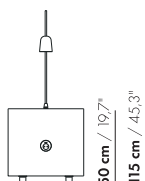

150 cm / 59,1"

75 cm / 29,5"

175 cm / 68,9"

34 cm / 13,4"
40 cm / 15,7"

88 cm / 34,6"

40 cm / 15,7"

175 cm / 68,9"

88 cm / 34,6"

100 cm / 39,4"

34 cm / 13,4"
40 cm / 15,7"
71 cm / 28"

100 cm / 39,4"

100 cm / 39,4"

20 cm / 7,9"

65 cm / 25,6"

80 cm / 31,5"

95 cm / 37,4"

13 cm / 5,1"

65 cm / 25,6"

80 cm / 31,5"

95 cm / 37,4"

Stitch pattern leather

75 x 75/100/125/150 x 40

100 x 100/125 x 40

75 x 75 x 40 – round corner