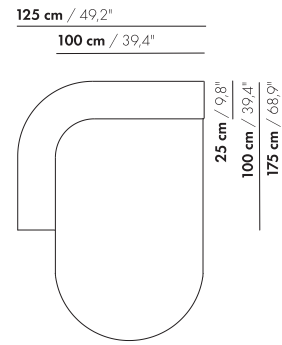

63 cm / 24,8"

40 cm / 15,7"

125 cm / 49,2"

63 cm / 24,8"

150 cm / 59,1"

34 cm / 13,4"
40 cm / 15,7"

75 cm / 29,5"

40 cm / 15,7"

150 cm / 59,1"

75 cm / 29,5"

175 cm / 68,9"

34 cm / 13,4"
40 cm / 15,7"

88 cm / 34,6"

40 cm / 15,7"

175 cm / 68,9"

88 cm / 34,6"

100 cm / 39,4"

34 cm / 13,4"
40 cm / 15,7"
71 cm / 28"

100 cm / 39,4"

100 cm / 39,4"

20 cm / 7,9"

65 cm / 25,6"

80 cm / 31,5"

95 cm / 37,4"

13 cm / 5,1"

65 cm / 25,6"

80 cm / 31,5"

95 cm / 37,4"

Stitch pattern leather

75 x 75/100/125/150 x 40

100 x 100/125 x 40

75 x 75 x 40 – round corner