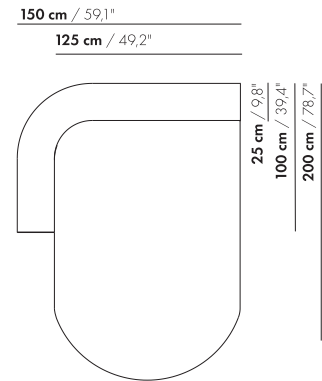

63 cm / 24,8"

40 cm / 15,7"

125 cm / 49,2"

63 cm / 24,8"

150 cm / 59,1"

34 cm / 13,4"
40 cm / 15,7"

75 cm / 29,5"

40 cm / 15,7"

150 cm / 59,1"

75 cm / 29,5"

175 cm / 68,9"

34 cm / 13,4"
40 cm / 15,7"

88 cm / 34,6"

40 cm / 15,7"

175 cm / 68,9"

88 cm / 34,6"

100 cm / 39,4"

34 cm / 13,4"
40 cm / 15,7"
71 cm / 28"

100 cm / 39,4"

100 cm / 39,4"

20 cm / 7,9"

65 cm / 25,6"

80 cm / 31,5"

95 cm / 37,4"

13 cm / 5,1"

65 cm / 25,6"

80 cm / 31,5"

95 cm / 37,4"

Stitch pattern leather

75 x 75/100/125/150 x 40

100 x 100/125 x 40

75 x 75 x 40 – round corner