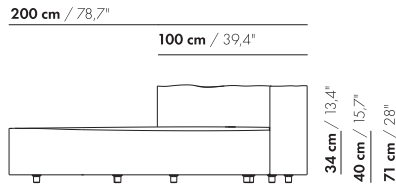

13 cm / 5,1"

65 cm / 25,6"

27 cm / 10,6"

80 cm / 31,5"

27 cm / 10,6"

95 cm / 37,4"

27 cm / 10,6"

prijzen en afmetingen

150 cm / 59,1"

75 cm / 29,5"

175 cm / 68,9"

34 cm / 13,4"
40 cm / 15,7"

88 cm / 34,6"

40 cm / 15,7"

175 cm / 68,9"

88 cm / 34,6"

100 cm / 39,4"

34 cm / 13,4"
40 cm / 15,7"
71 cm / 28"

100 cm / 39,4"

100 cm / 39,4"

20 cm / 7,9"

65 cm / 25,6"

80 cm / 31,5"

95 cm / 37,4"

13 cm / 5,1"

65 cm / 25,6"

80 cm / 31,5"

95 cm / 37,4"

Stitch pattern leather

75 x 75/100/125/150 x 40

100 x 100/125 x 40

75 x 75 x 40 – round corner