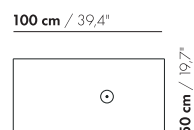

13 cm / 5,1"

65 cm / 25,6"

27 cm / 10,6"

80 cm / 31,5"

27 cm / 10,6"

95 cm / 37,4"

27 cm / 10,6"

prijzen en afmetingen

150 cm / 59,1"

75 cm / 29,5"

175 cm / 68,9"

34 cm / 13,4"
40 cm / 15,7"

88 cm / 34,6"

40 cm / 15,7"

175 cm / 68,9"

88 cm / 34,6"

100 cm / 39,4"

34 cm / 13,4"
40 cm / 15,7"
71 cm / 28"

100 cm / 39,4"

100 cm / 39,4"

20 cm / 7,9"

65 cm / 25,6"

80 cm / 31,5"

95 cm / 37,4"

13 cm / 5,1"

65 cm / 25,6"

80 cm / 31,5"

95 cm / 37,4"

Stitch pattern leather

75 x 75/100/125/150 x 40

100 x 100/125 x 40

75 x 75 x 40 – round corner