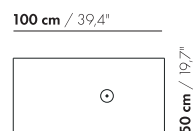

13 cm / 5,1"

65 cm / 25,6"

27 cm / 10,6"

80 cm / 31,5"

27 cm / 10,6"

95 cm / 37,4"

27 cm / 10,6"

prijzen en afmetingen

150 cm / 59,1"

75 cm / 29,5"

175 cm / 68,9"

34 cm / 13,4"
40 cm / 15,7"

88 cm / 34,6"

40 cm / 15,7"

175 cm / 68,9"

88 cm / 34,6"

100 cm / 39,4"

34 cm / 13,4"
40 cm / 15,7"
71 cm / 28"

100 cm / 39,4"

100 cm / 39,4"

20 cm / 7,9"

65 cm / 25,6"

80 cm / 31,5"

95 cm / 37,4"

13 cm / 5,1"

65 cm / 25,6"

80 cm / 31,5"

95 cm / 37,4"

Stitch pattern leather

75 x 75/100/125/150 x 40

100 x 100/125 x 40

75 x 75 x 40 – round corner