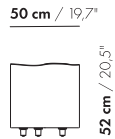

63 cm / 24,8"

40 cm / 15,7"

125 cm / 49,2"

63 cm / 24,8"

150 cm / 59,1"

34 cm / 13,4"
40 cm / 15,7"

75 cm / 29,5"

40 cm / 15,7"

150 cm / 59,1"

75 cm / 29,5"

175 cm / 68,9"

34 cm / 13,4"
40 cm / 15,7"

88 cm / 34,6"

40 cm / 15,7"

175 cm / 68,9"

88 cm / 34,6"

100 cm / 39,4"

34 cm / 13,4"
40 cm / 15,7"
71 cm / 28"

100 cm / 39,4"

100 cm / 39,4"

20 cm / 7,9"

65 cm / 25,6"

80 cm / 31,5"

95 cm / 37,4"

13 cm / 5,1"

65 cm / 25,6"

80 cm / 31,5"

95 cm / 37,4"

Stitch pattern leather

75 x 75/100/125/150 x 40

100 x 100/125 x 40

75 x 75 x 40 – round corner