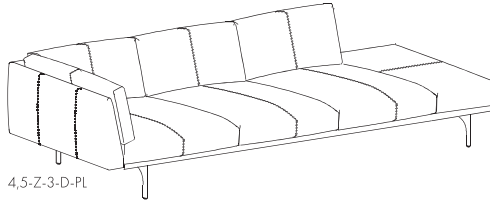

STANDARD
STITCHPATTERN LEATHER