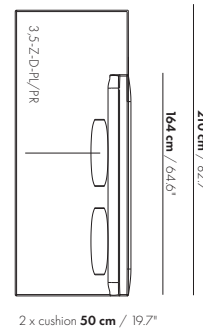

COMBINED WITH
STANDARD - AND
EASY CUSHIONS

EXAMPLE
COMBINATIONS

- 1 x cushion **50 cm / 19.7"**
- 3 x cushion **75 cm / 29.5"**
- 1 x cushion **100 cm / 39.4"**