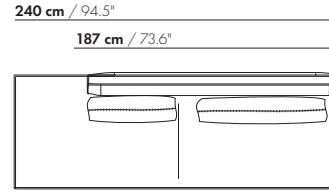

4,0-Z-D-PL/PR – cushion **65 cm / 25.6"**
– cushion **95 cm / 37.4"**