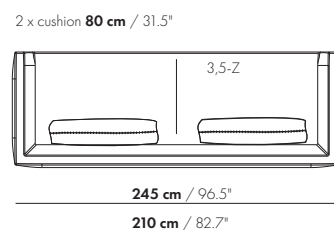

COMBINED WITH
STANDARD - AND
EASY CUSHIONS

EXAMPLE
COMBINATIONS

- 1 x cushion **50 cm / 19.7"**
- 3 x cushion **75 cm / 29.5"**
- 1 x cushion **100 cm / 39.4"**