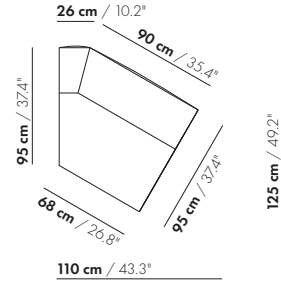

P-60X90

95 cm / 37.4"

90 cm / 35.4"

P-60X90

44 cm / 17.3"

60 cm / 23.6"
65 cm / 25.6"

P-90X90

95 cm / 37.4"

90 cm / 35.4"

P-90X90

44 cm / 17.3"

90 cm / 35.4"
95 cm / 37.4"

H-30-L/R

H-30-L

H-30-R

H-CLOSED-90

H-OPEN-90

1,5-Z

168 cm / 66.1"
90 cm / 35.4"

1,5-Z

2,5-Z

203 cm / 80"
125 cm / 49.2"

2,5-Z

3-Z

228 cm / 89.8"
150 cm / 59.1"

3-Z

3,5-Z

253 cm / 99.6"
175 cm / 68.9"

3,5-Z

4-Z

4,5-Z

2,5-Z-AL/AR