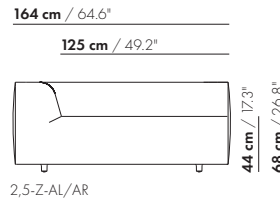

H-OPEN-90

1,5-Z

168 cm / 66.1"
90 cm / 35.4"

1,5-Z

2,5-Z

203 cm / 80"
125 cm / 49.2"

2,5-Z

3-Z

228 cm / 89.8"
150 cm / 59.1"

3-Z

3,5-Z

253 cm / 99.6"
175 cm / 68.9"

3,5-Z

4-Z

4,5-Z

2,5-Z-AL/AR

3-Z-AL/AR

3,5-Z-AL/AR

1,5-Z-ZA

90 cm / 35.4"

1,5-Z-ZA

64 cm / 25.2"
98 cm / 38.6"
103 cm / 40.5"

2,5-Z-ZA

125 cm / 49.2"

2,5-Z-ZA

64 cm / 25.2"
98 cm / 38.6"
103 cm / 40.5"

3-Z-ZA

150 cm / 59.1"

3-Z-ZA

64 cm / 25.2"
98 cm / 38.6"
103 cm / 40.5"

3,5-Z-ZA

175 cm / 68.9"