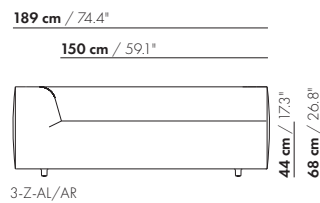

H-OPEN-90

1,5-Z

168 cm / 66.1"
90 cm / 35.4"

1,5-Z

2,5-Z

203 cm / 80"
125 cm / 49.2"

2,5-Z

3-Z

228 cm / 89.8"
150 cm / 59.1"

3-Z

3,5-Z

253 cm / 99.6"
175 cm / 68.9"

3,5-Z

4-Z

4,5-Z

2,5-Z-AL/AR

3-Z-AL/AR

3,5-Z-AL/AR

1,5-Z-ZA

90 cm / 35.4"

1,5-Z-ZA

64 cm / 25.2"
98 cm / 38.6"
103 cm / 40.5"

2,5-Z-ZA

125 cm / 49.2"

2,5-Z-ZA

64 cm / 25.2"
98 cm / 38.6"
103 cm / 40.5"

3-Z-ZA

150 cm / 59.1"

3-Z-ZA

64 cm / 25.2"
98 cm / 38.6"
103 cm / 40.5"

3,5-Z-ZA

175 cm / 68.9"