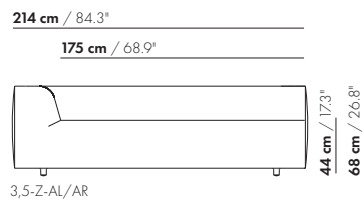

H-OPEN-90

1,5-Z

168 cm / 66.1"
90 cm / 35.4"

1,5-Z

2,5-Z

203 cm / 80"
125 cm / 49.2"

2,5-Z

3-Z

228 cm / 89.8"
150 cm / 59.1"

3-Z

3,5-Z

253 cm / 99.6"
175 cm / 68.9"

3,5-Z

4-Z

4,5-Z

2,5-Z-AL/AR

3-Z-AL/AR

3,5-Z-AL/AR

1,5-Z-ZA

90 cm / 35.4"

1,5-Z-ZA

64 cm / 25.2"
98 cm / 38.6"
103 cm / 40.5"

2,5-Z-ZA

125 cm / 49.2"

2,5-Z-ZA

64 cm / 25.2"
98 cm / 38.6"
103 cm / 40.5"

3-Z-ZA

150 cm / 59.1"

3-Z-ZA

64 cm / 25.2"
98 cm / 38.6"
103 cm / 40.5"

3,5-Z-ZA

175 cm / 68.9"