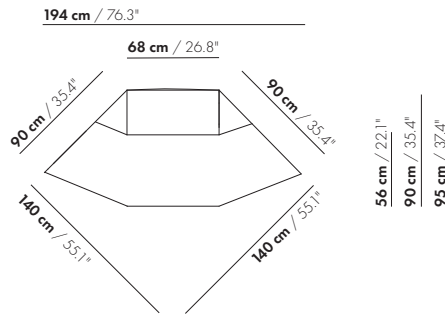

P-60X90

95 cm / 37.4"

90 cm / 35.4"

P-60X90

44 cm / 17.3"

60 cm / 23.6"
65 cm / 25.6"

P-90X90

95 cm / 37.4"

90 cm / 35.4"

P-90X90

44 cm / 17.3"

90 cm / 35.4"
95 cm / 37.4"

H-30-L/R

H-30-L

H-30-R

H-CLOSED-90

H-OPEN-90

1,5-Z

168 cm / 66.1"
90 cm / 35.4"

1,5-Z

2,5-Z

203 cm / 80"
125 cm / 49.2"

2,5-Z

3-Z

228 cm / 89.8"
150 cm / 59.1"

3-Z

3,5-Z

253 cm / 99.6"
175 cm / 68.9"

3,5-Z

4-Z

4,5-Z

2,5-Z-AL/AR